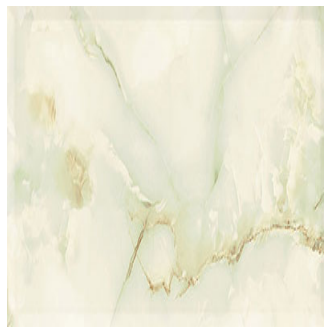

Cloudy Onyx green

Size: 300X600 mm | **Design:** Marble | **Finish:** Glossy Finish in Ceramic wall Body | **Series:** Ultima Digital

Front View

Scale View

Packaging Details

Size	No. of tiles in box	Coverege Area	
		sq/mtr	sq/ft
300X600 mm	5.0	0.9	9.69