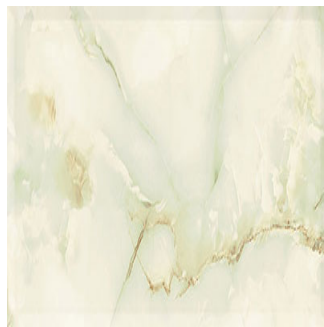

Cloudy Onyx green

Size: 300X600 mm | **Design:** Modern | **Finish:** Glossy Finish in Ceramic wall Body | **Series:** Ultima Digital

Front View

Scale View

Packaging Details

| Size | No. of tiles in box | Coverege Area | |
|------------|---------------------|---------------|-------|
| | | sq/mtr | sq/ft |
| 300X600 mm | 5.0 | 0.9 | 9.69 |