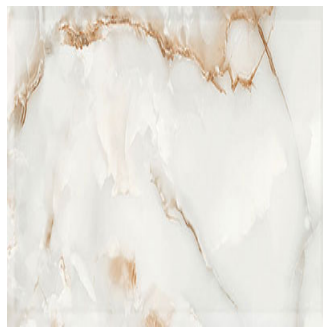

Cloudy Onyx Smoke

Size: 300X600 mm | **Design:** Modern | **Finish:** Glossy Finish in Ceramic wall Body | **Series:** Ultima Digital

Front View

Scale View

Packaging Details

Size	No. of tiles in box	Coverege Area	
		sq/mtr	sq/ft
300X600 mm	5.0	0.9	9.69