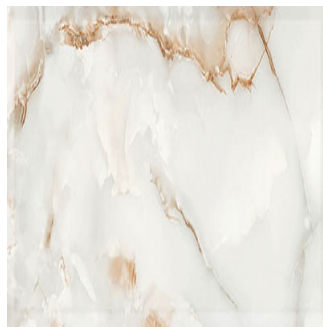

Cloudy Onyx Smoke

Size: 300X600 mm | **Design:** Marble | **Finish:** Glossy Finish in Ceramic wall Body | **Series:** Ultima Digital

Front View

Scale View

Packaging Details

Size	No. of tiles in box	Coverege Area	
		sq/mtr	sq/ft
300X600 mm	5.0	0.9	9.69