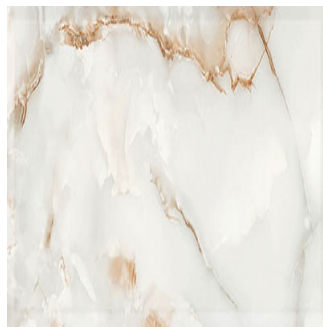

Cloudy Onyx Smoke

Size: 300X600 mm | **Design:** Marble | **Finish:** Glossy Finish in Ceramic wall Body | **Series:** Ultima Digital

Front View

Scale View

Packaging Details

| Size | No. of tiles in box | Coverege Area | |
|------------|---------------------|---------------|-------|
| | | sq/mtr | sq/ft |
| 300X600 mm | 5.0 | 0.9 | 9.69 |