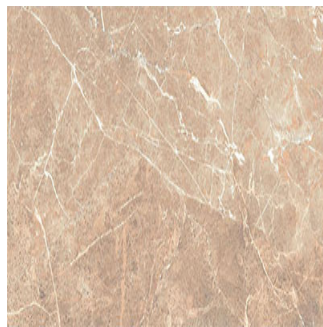

Nobulus Beige LT

Size: 300X600 mm | **Design:** Marble | **Finish:** Glossy Finish in Ceramic wall Body | **Series:** Ultima Digital

Front View

Scale View

Packaging Details

Size	No. of tiles in box	Coverege Area	
		sq/mtr	sq/ft
300X600 mm	5.0	0.9	9.69