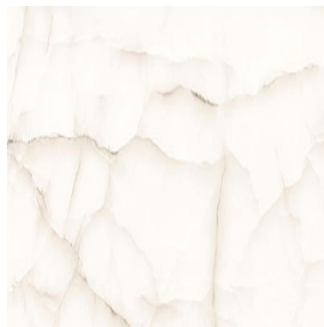

Crystal Onyx

Size: 300X600 mm | **Design:** Marble | **Finish:** Glossy Finish in Ceramic wall Body | **Series:** Ultima Digital

Front View

Packaging Details

Size	No. of tiles in box	Coverege Area	
		sq/mtr	sq/ft
300X600 mm	5.0	0.9	9.69