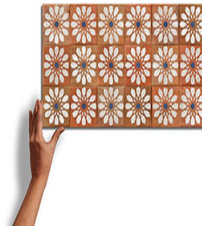

Cotto Fleur Decor

Size: 600X300 mm | **Design:** Modern | **Finish:** Rustic Finish in Ceramic wall Body | **Series:** Wall Regular

Front View

Scale View

Packaging Details

Size	No. of tiles in box	Coverge Area	
		sq/mtr	sq/ft
600X300 mm	5.0	0.9	9.69