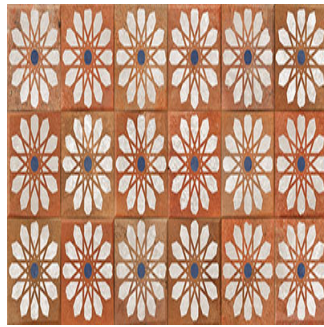

Cotto Fleur Decor

Size: 600X300 mm | **Design:** Modern | **Finish:** Rustic Finish in Ceramic wall Body | **Series:** Wall Regular

Front View

Scale View

Packaging Details

Size	No. of tiles in box	Coverge Area	
		sq/mtr	sq/ft
600X300 mm	5.0	0.9	9.69