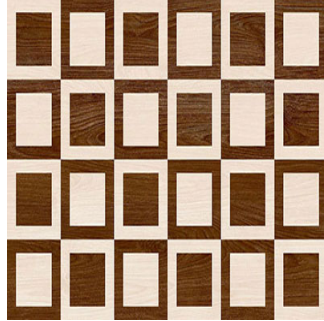

Malaysian Brown Wood HI

Size: 250X375 mm | **Design:** Modern | **Finish:** Glossy Finish in Ceramic wall Body | **Series:** Wall Regular

Front View

Packaging Details

Size	No. of tiles in box	Coverege Area	
		sq/mtr	sq/ft
250X375 mm	8.0	0.75	8.07