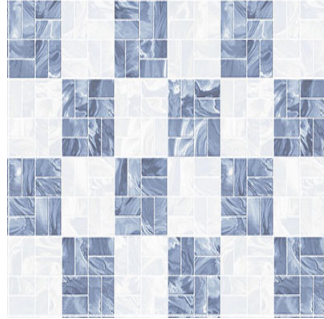

Crystal Blue HI

Size: 250X375 mm | **Design:** Modern | **Finish:** Glossy Finish in Ceramic wall Body | **Series:** Wall Regular

Front View

Scale View

Packaging Details

Size	No. of tiles in box	Coverege Area	
		sq/mtr	sq/ft
250X375 mm	8.0	0.75	8.07