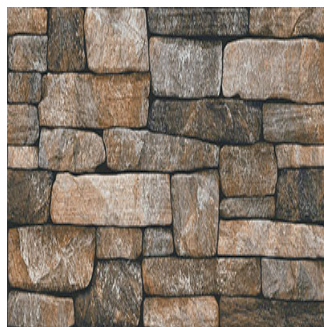

NITCO

Makalu Natura

Size: 300 X 600 mm | **Design:** Stone | **Finish:** Rustic Finish in Vitrified Elevation Body | **Series:** Vitrified Ele.

Front View

Scale View

Packaging Details

Size	No. of tiles in box	Coverage Area		Thickness
		sq/mtr	sq/ft	
300 X 600 mm	6.00	1.08	11.63	9.50