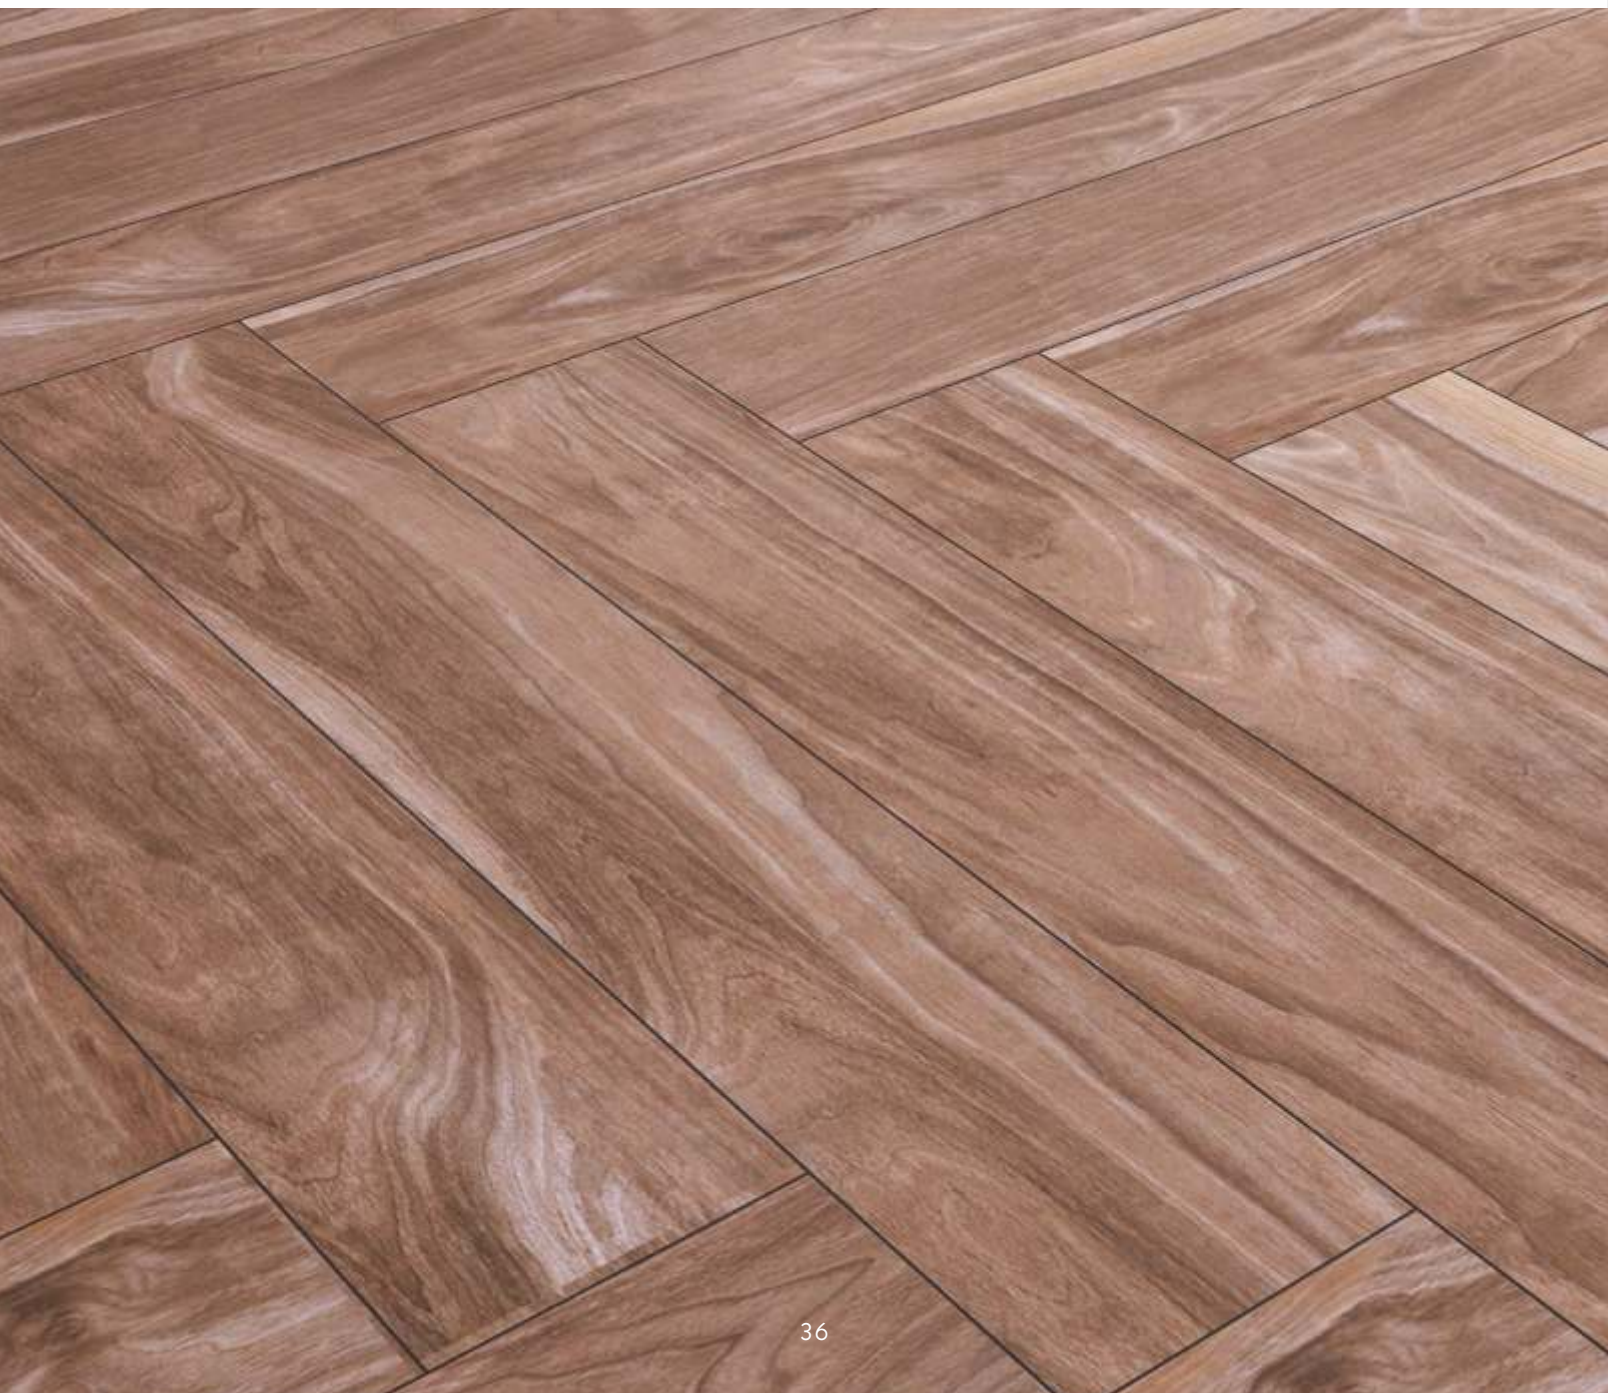

Size: 200 X 1200 mm | 20 X 120 cm | 8 X 48 in

CASSIA HONEY PINE

Floor:
CASSIA GOLDEN OAK
200 X 1200 mm

Floor:
CASSIA HONEY PINE
200 X 1200 mm

Floor:
CASSIA NUTMEG
200 X 1200 mm

Floor:
FAGUS EARTH
200 X 1200 mm